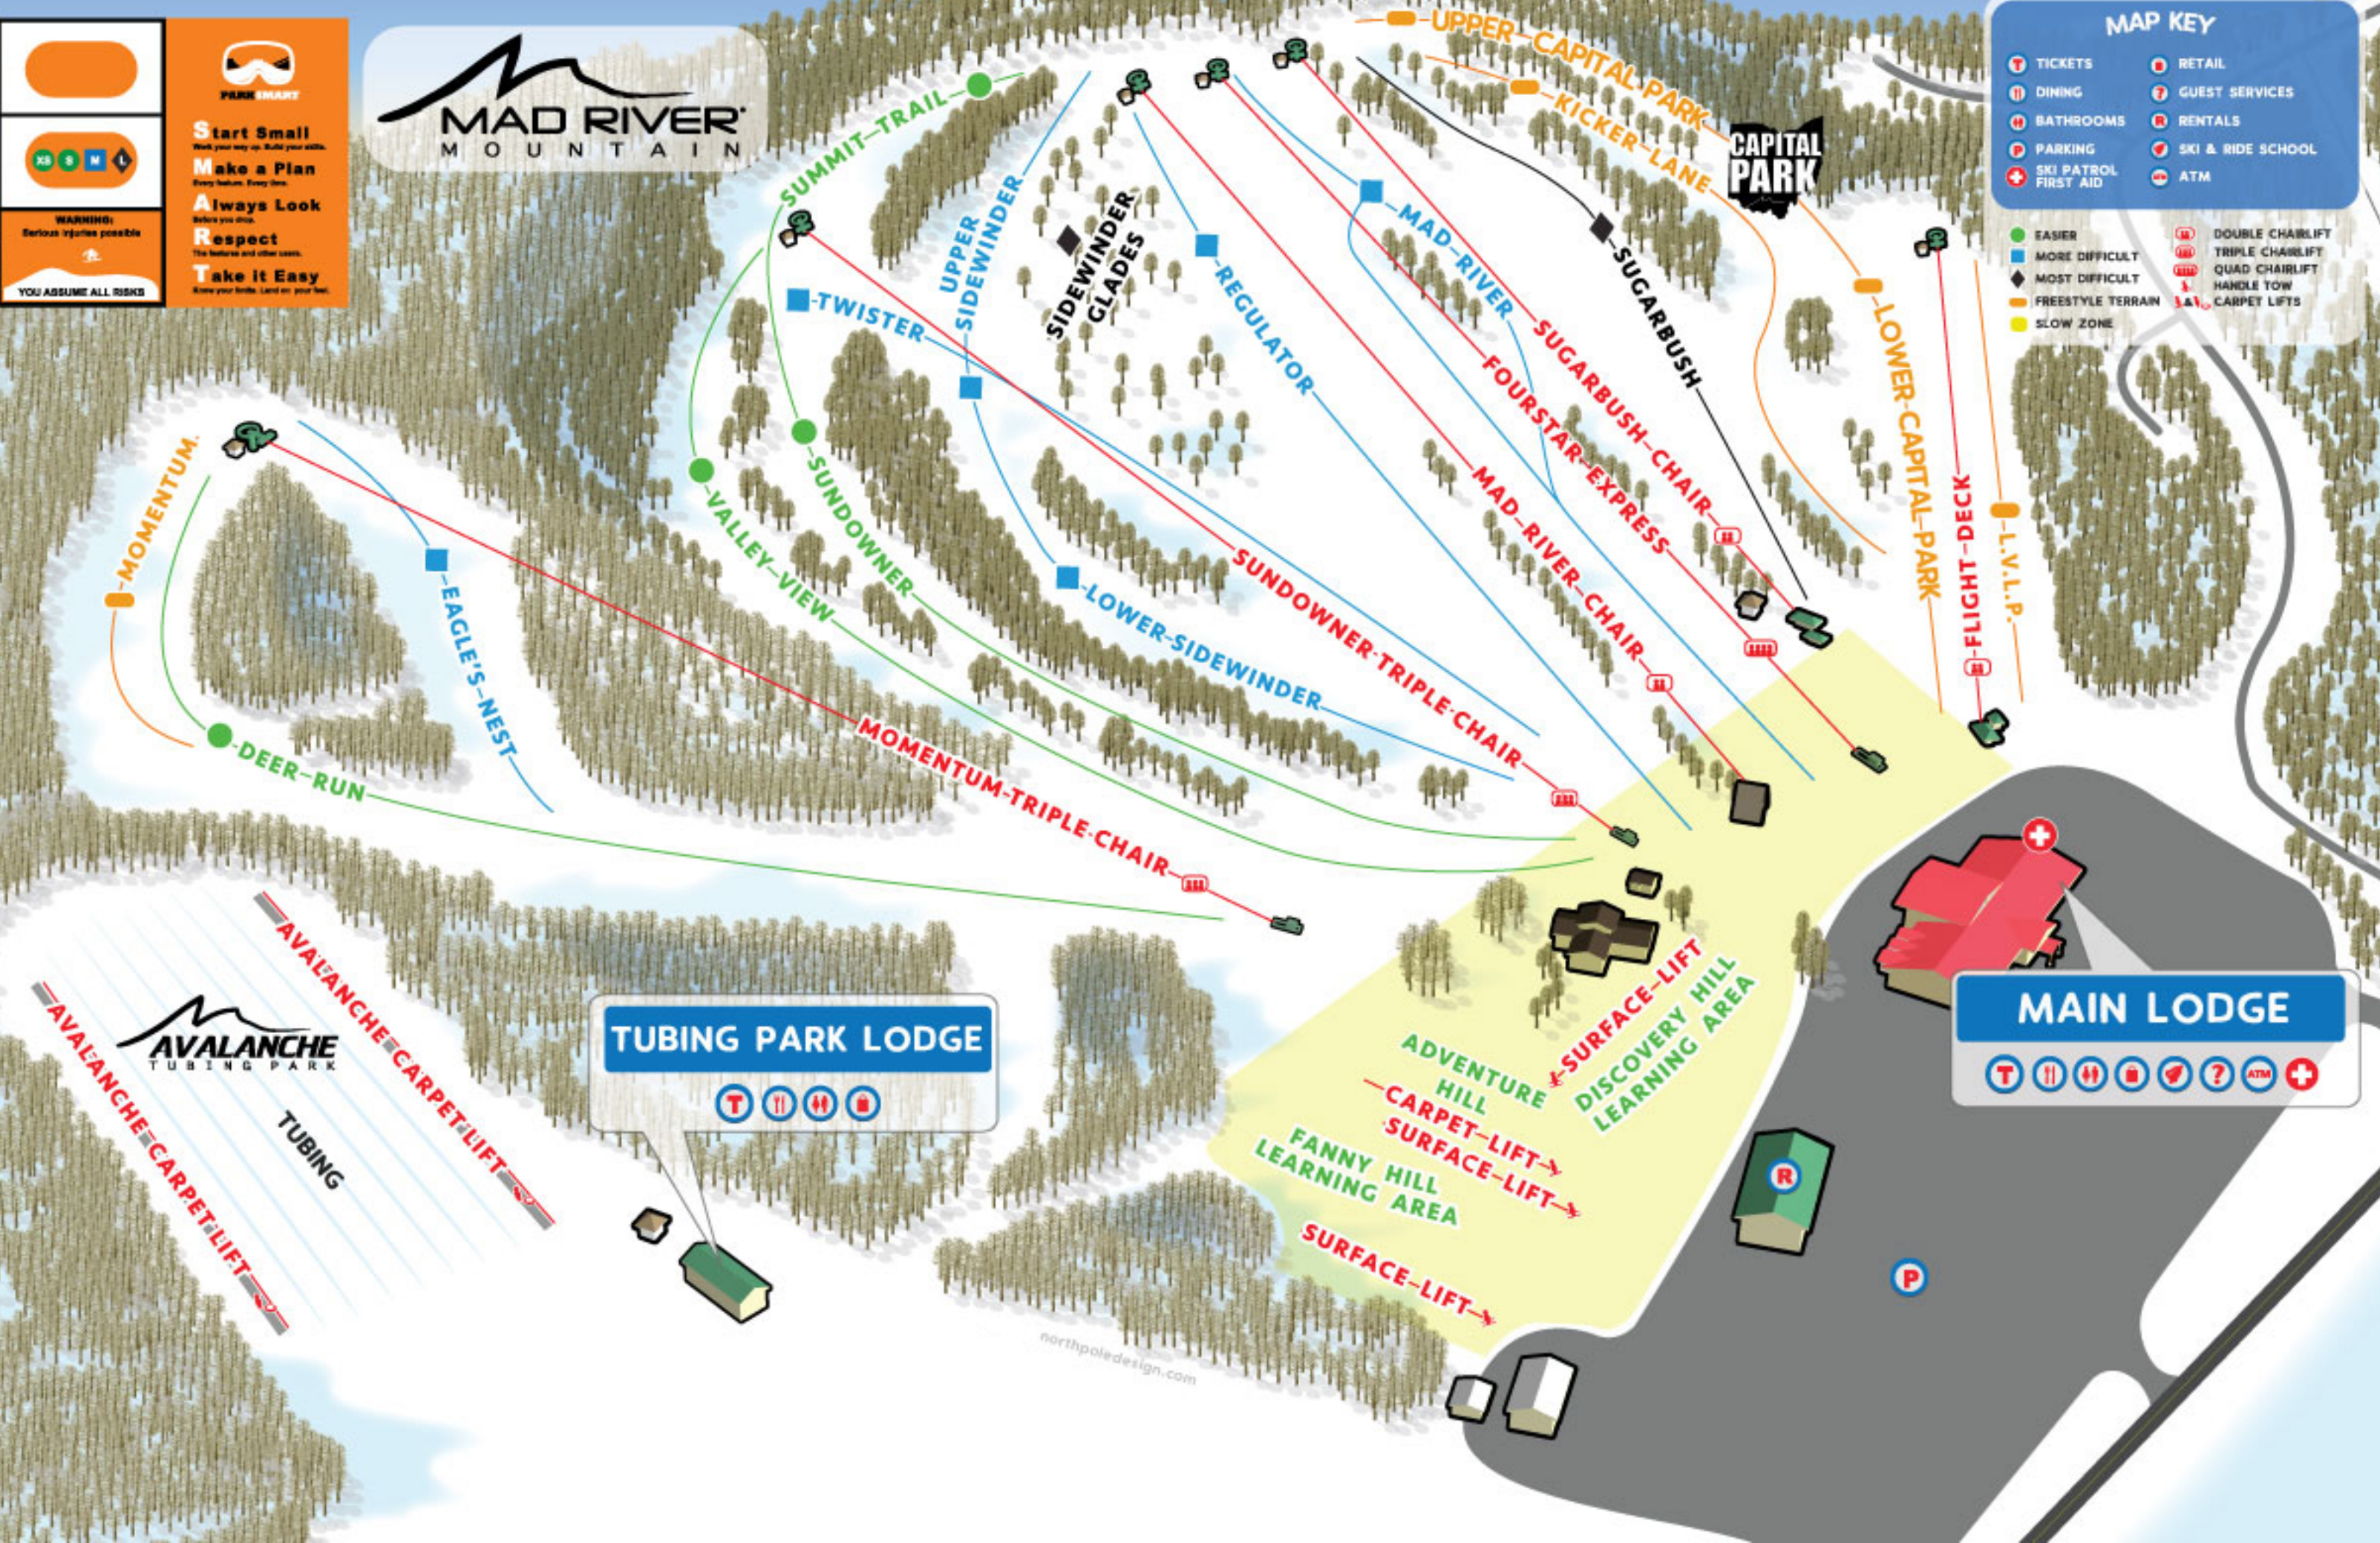

PARK SMART

Start Small
Work your way up. Build your skills.

Make a Plan
Every feature. Every time.

Always Look
Before you stop.

Respect
The features and other users.

Take it Easy
Keep your heels. Land on your feet.

WARNING:
Serious injuries possible.

YOU ASSUME ALL RISKS

MAP KEY			
T	TICKETS	R	RETAIL
D	DINING	GS	GUEST SERVICES
B	BATHROOMS	R	RENTALS
P	PARKING	S&RS	SKI & RIDE SCHOOL
SP	SKI PATROL FIRST AID	ATM	ATM
●	EASIER	DC	DOUBLE CHAIRLIFT
■	MORE DIFFICULT	TC	TRIPLE CHAIRLIFT
◆	MOST DIFFICULT	QC	QUAD CHAIRLIFT
○	FREESTYLE TERRAIN	HT	HANDLE TOW
■	SLOW ZONE	CL	CARPET LIFTS

TUBING PARK LODGE

MAIN LODGE

northpoledesign.com